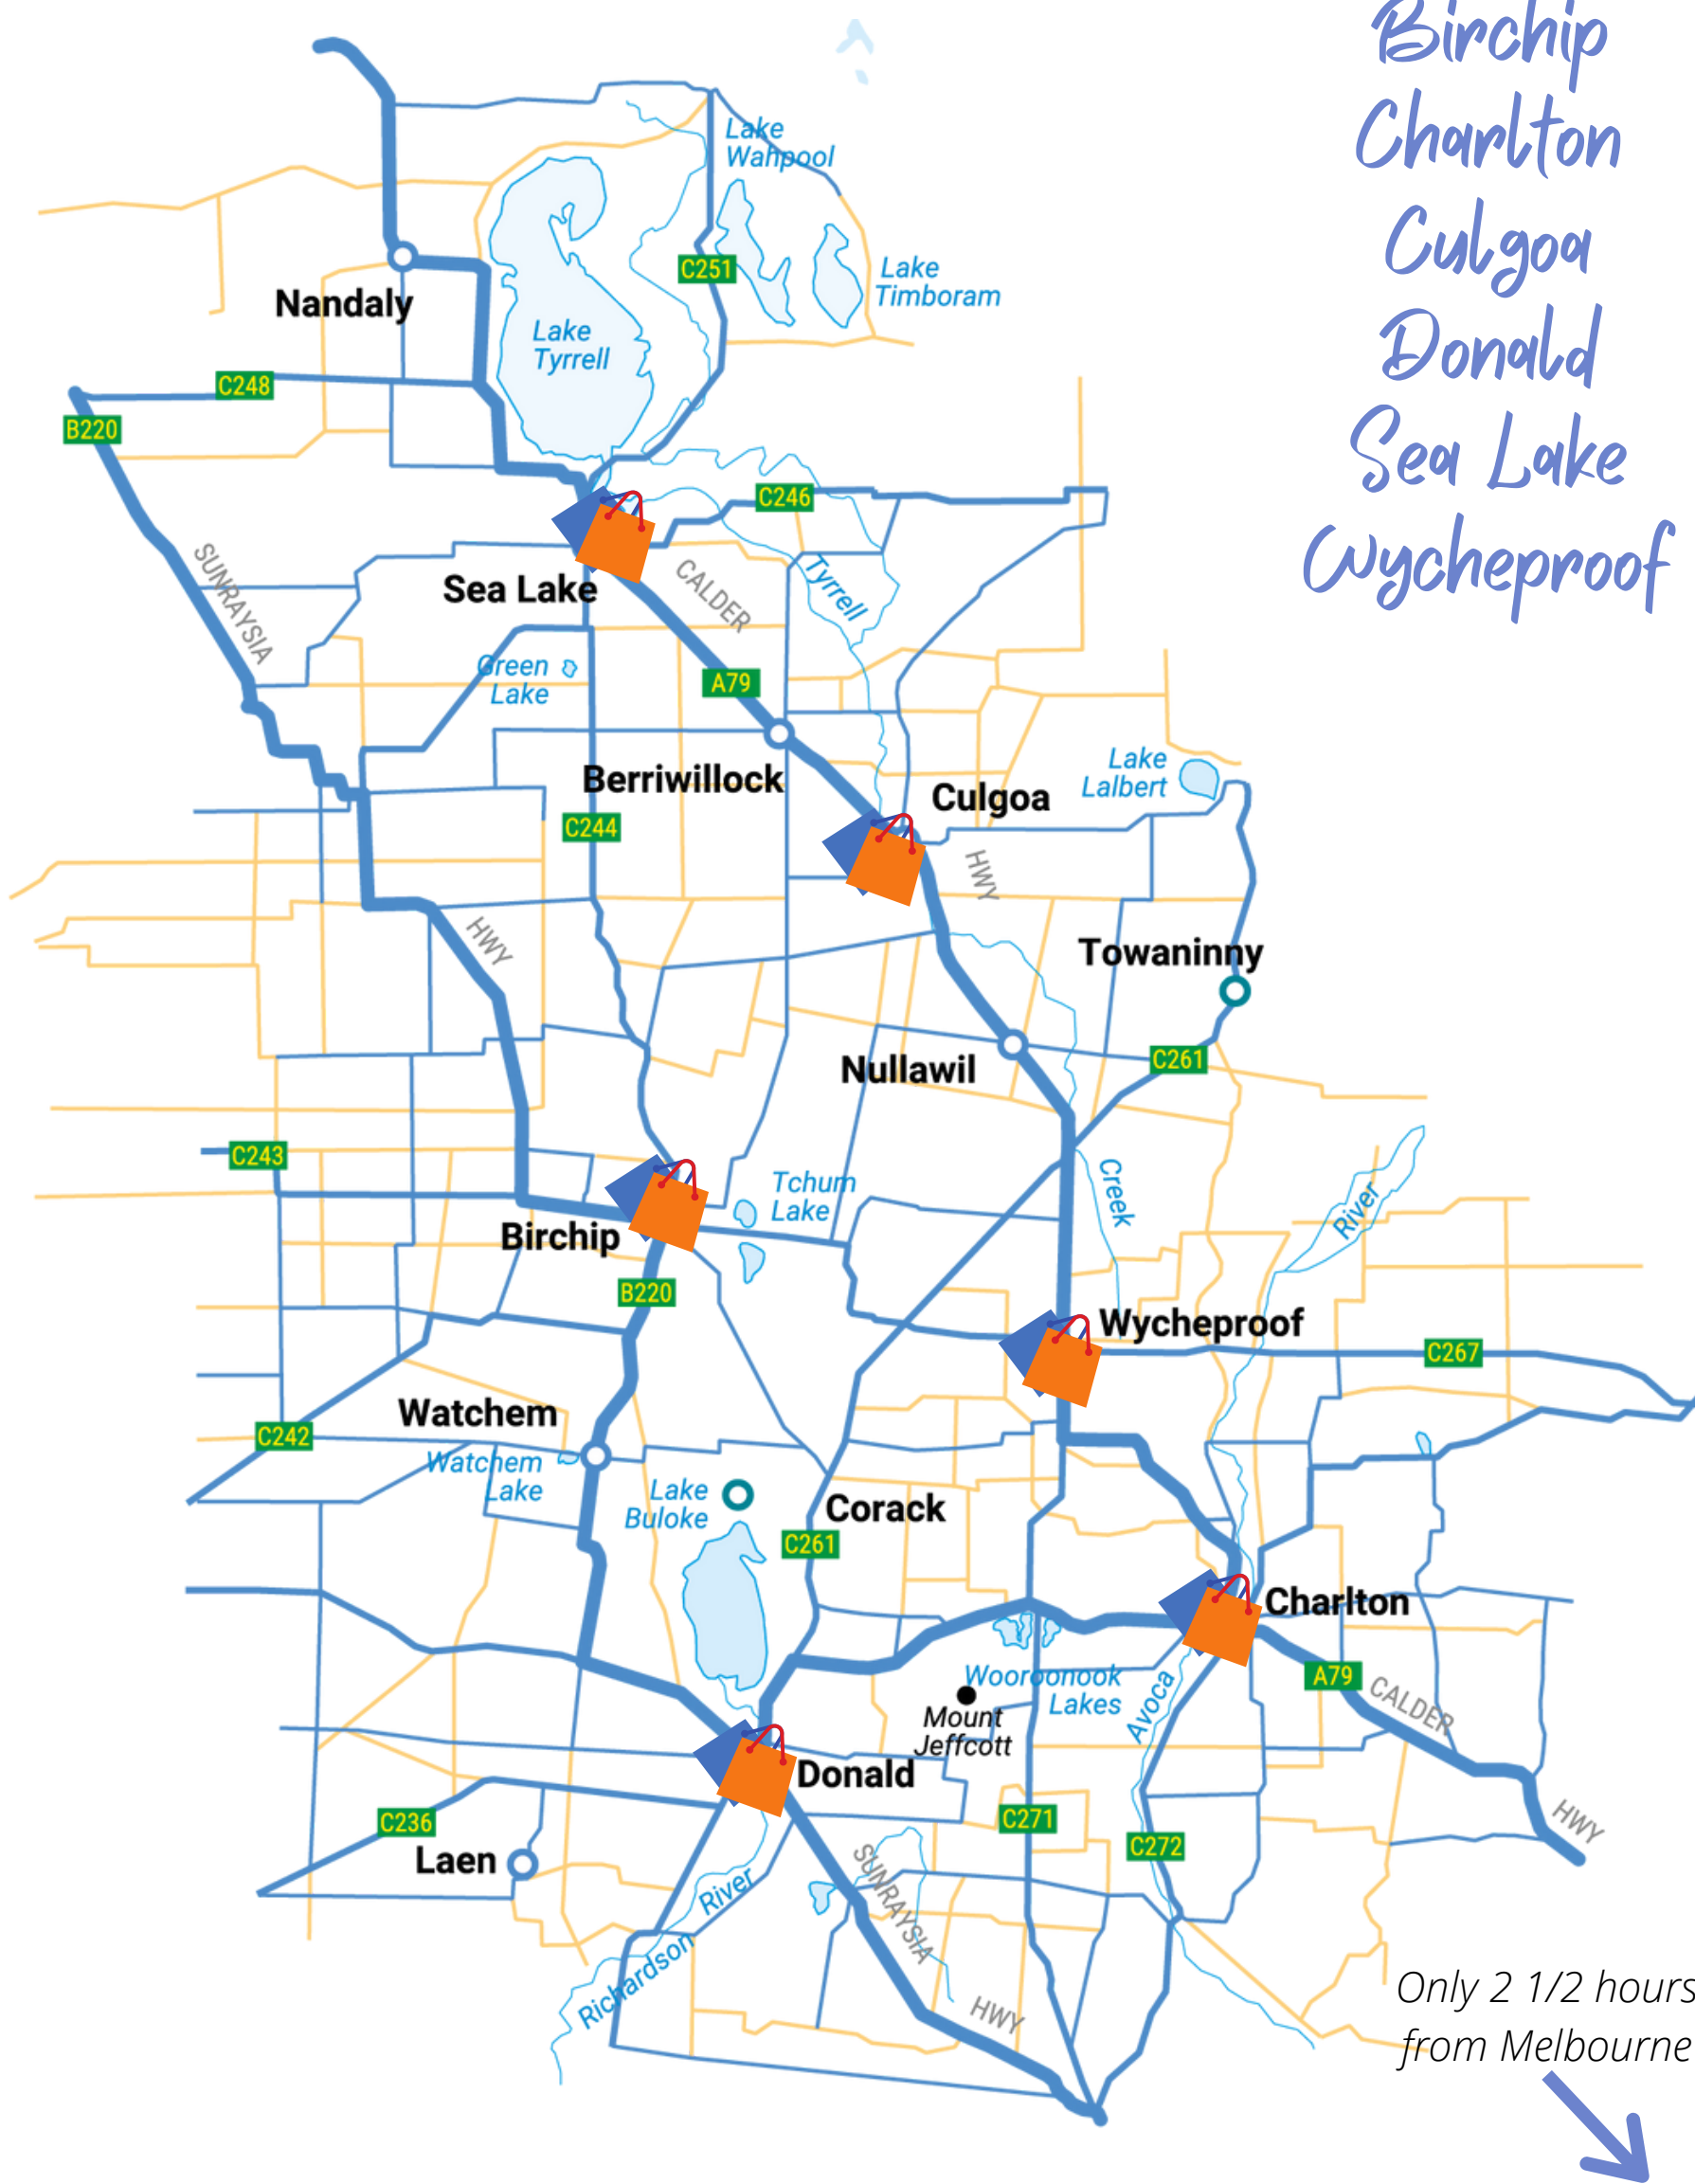

Buloke Op-shop Trail

#visitbuloke

Birchip
Charlton
Culgoa
Donald
Sea Lake
Wycheproof

Birchip 77 Cumming Ave
Charlton 80 High St
Culgoa 6 Main St

Wycheproof 271 Broadway
Donald 68 Woods St
Sea Lake 68 Best St

www.visitbuloke.com.au

SCAN ME